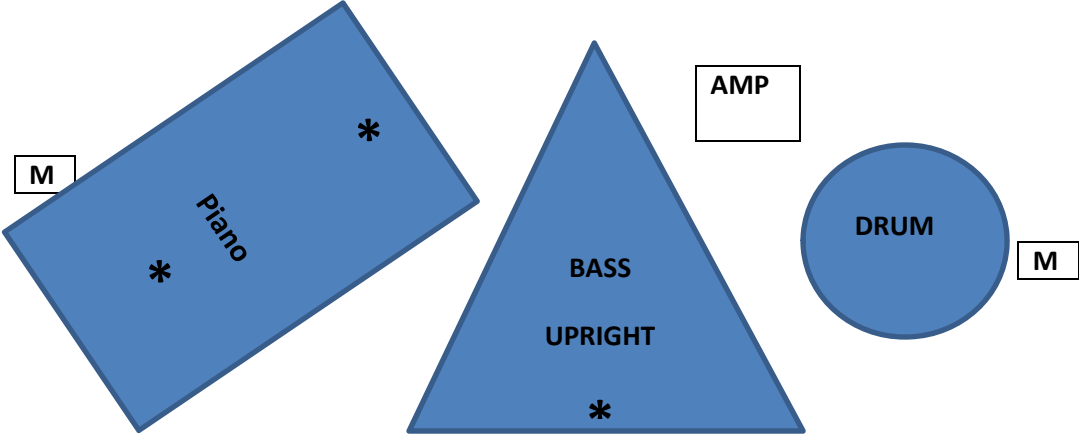

BELGRAVE- STAGE PLOT

QUINTET

M= Monitor

* = stage mic

Mic paino, drums as needed

3 monitor mixes

Female Vocal	Trumpet & Vocal
*	*
Mic	Mic
KEEP COMBO CLOSE TOGETHER... 18 FT WIDE X 12 FT DEEP	